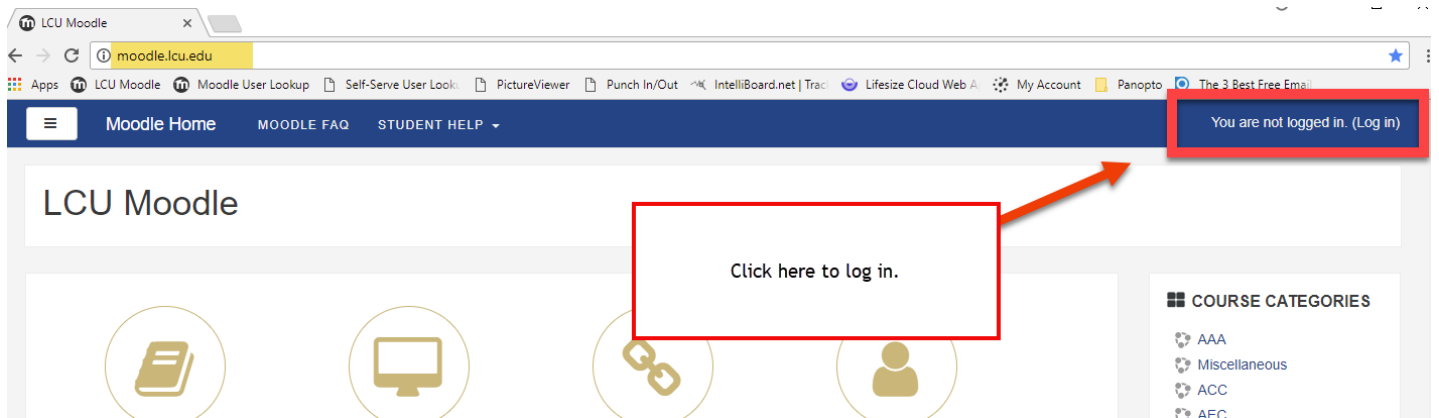

How to Log In on Moodle

To get to the username and password area, you must first go to Moodle (moodle.lcu.edu).

Moodle's home page will look like this:

You will be taken to the log in page after clicking on the log in link as shown above.