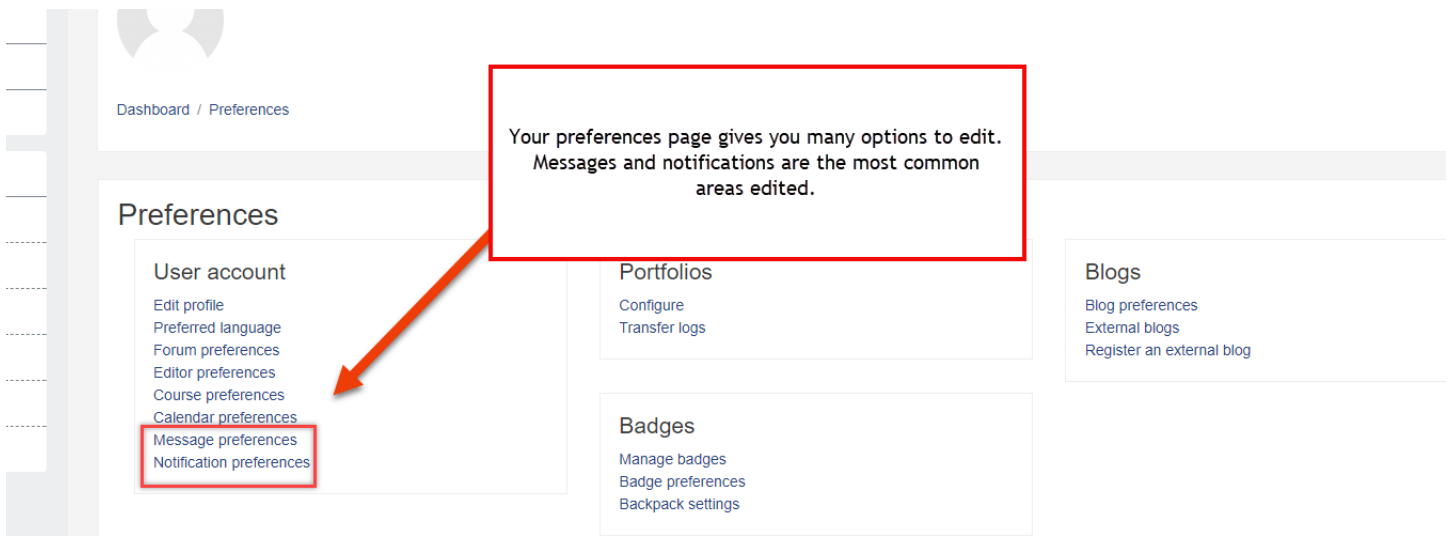

How to Edit Message & Notification Settings in Moodle

Notification preferences

Disable notifications

Assignment

Assignment notifications

Forum

Subscribed forum posts

Subscribed forum digests