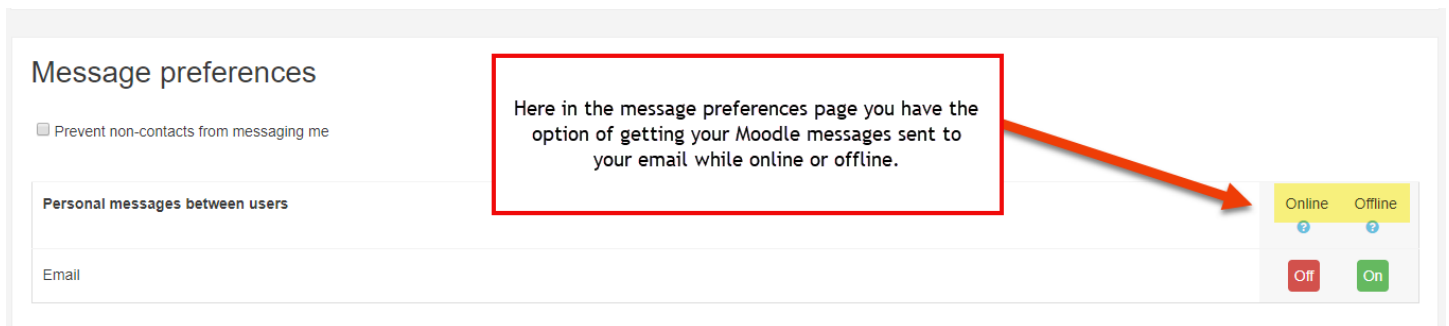

How to Edit Message & Notification Settings in Moodle

Notification preferences

Disable notifications

Assignment

Assignment notifications

Forum

Subscribed forum posts

Subscribed forum digests